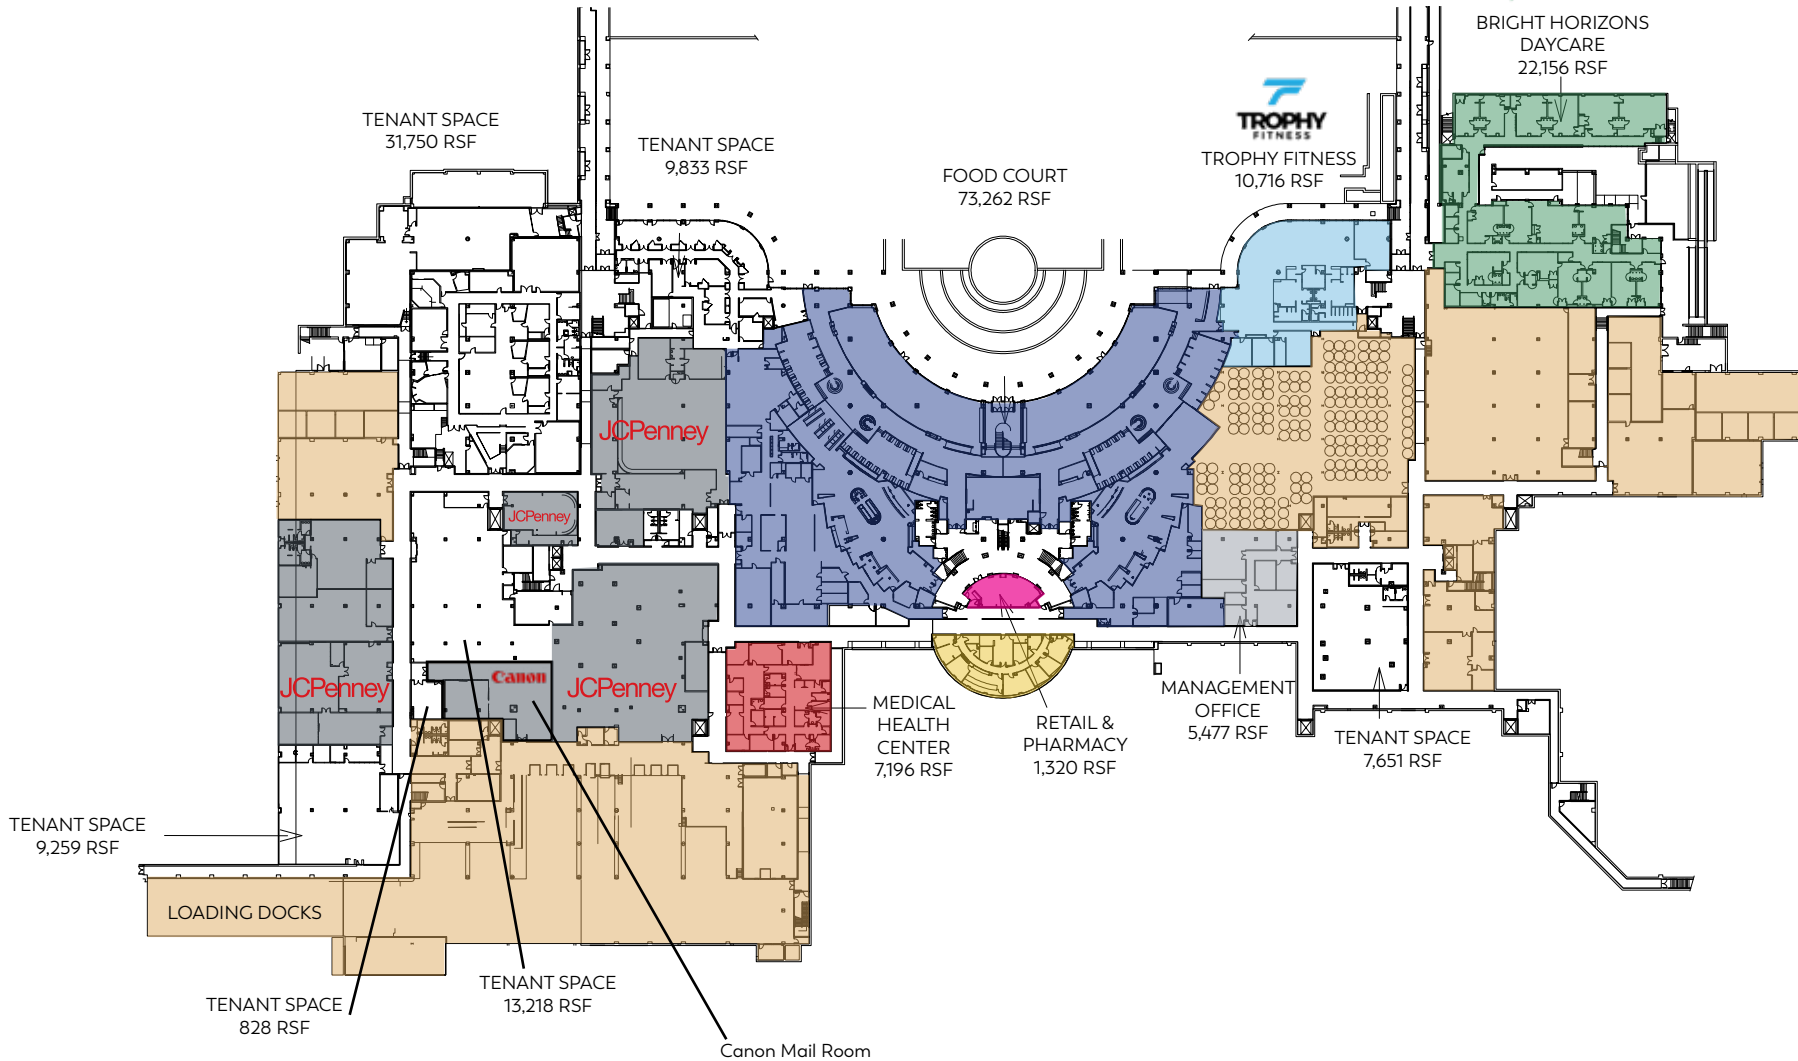

CALWEST

6501 Legacy Drive Plano, TX 75024

www.ccilegacy.com

BRIGHT HORIZONS
DAYCARE
22,156 RSF

LOWER LEVEL

T. D. Briggs
td.briggs@jll.com

Blake Shipley
blake.shipley@jll.com

Chris Wright
chris.wright@jll.com