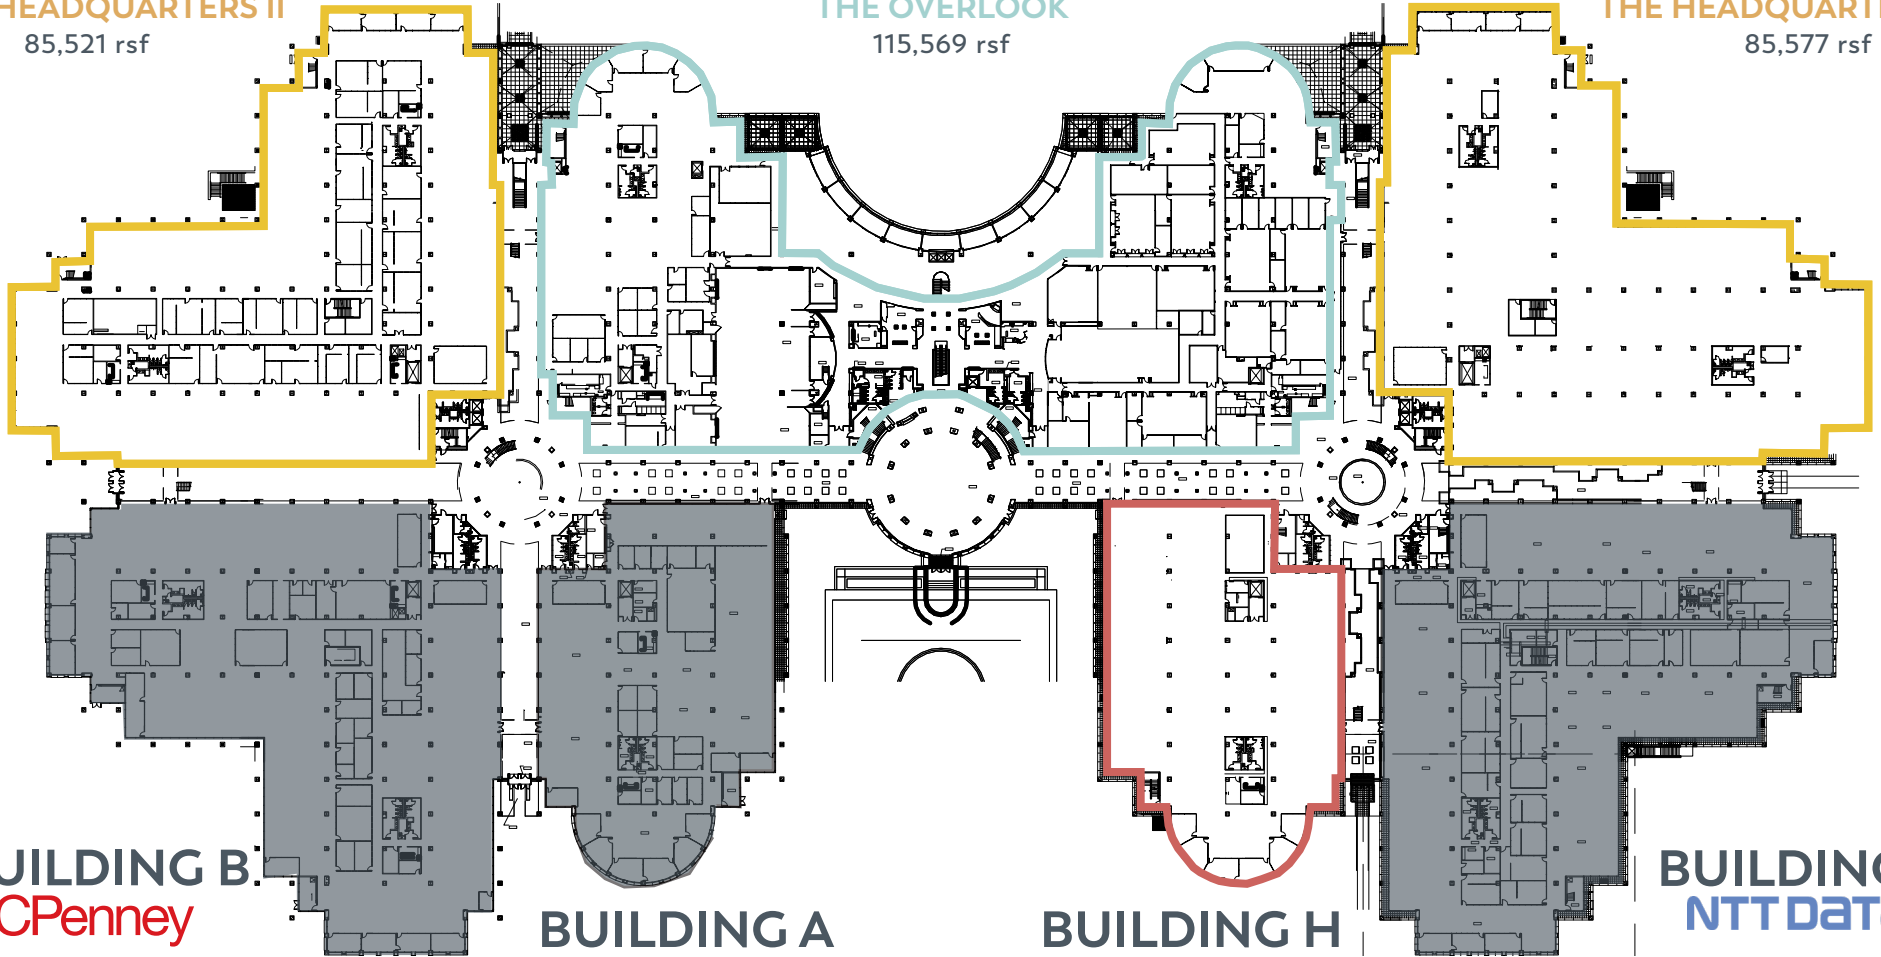

THE PARK AT LEGACY

6501 Legacy Drive Plano, TX 75024

www.cclegacy.com

BUILDING C
THE HEADQUARTERS II
85,521 rsf

BUILDING D + E
THE OVERLOOK
115,569 rsf

BUILDING F
THE HEADQUARTERS
85,577 rsf

BUILDING B
JCPenney

BUILDING A
JCPenney

BUILDING H
THE COLLECTIVE
42,722 rsf

BUILDING G
NTT DATA

FIRST FLOOR

T. D. Briggs
td.briggs@jll.com

Blake Shipley
blake.shipley@jll.com

Chris Wright
chris.wright@jll.com

Ashley Curry
ashley.curry@jll.com