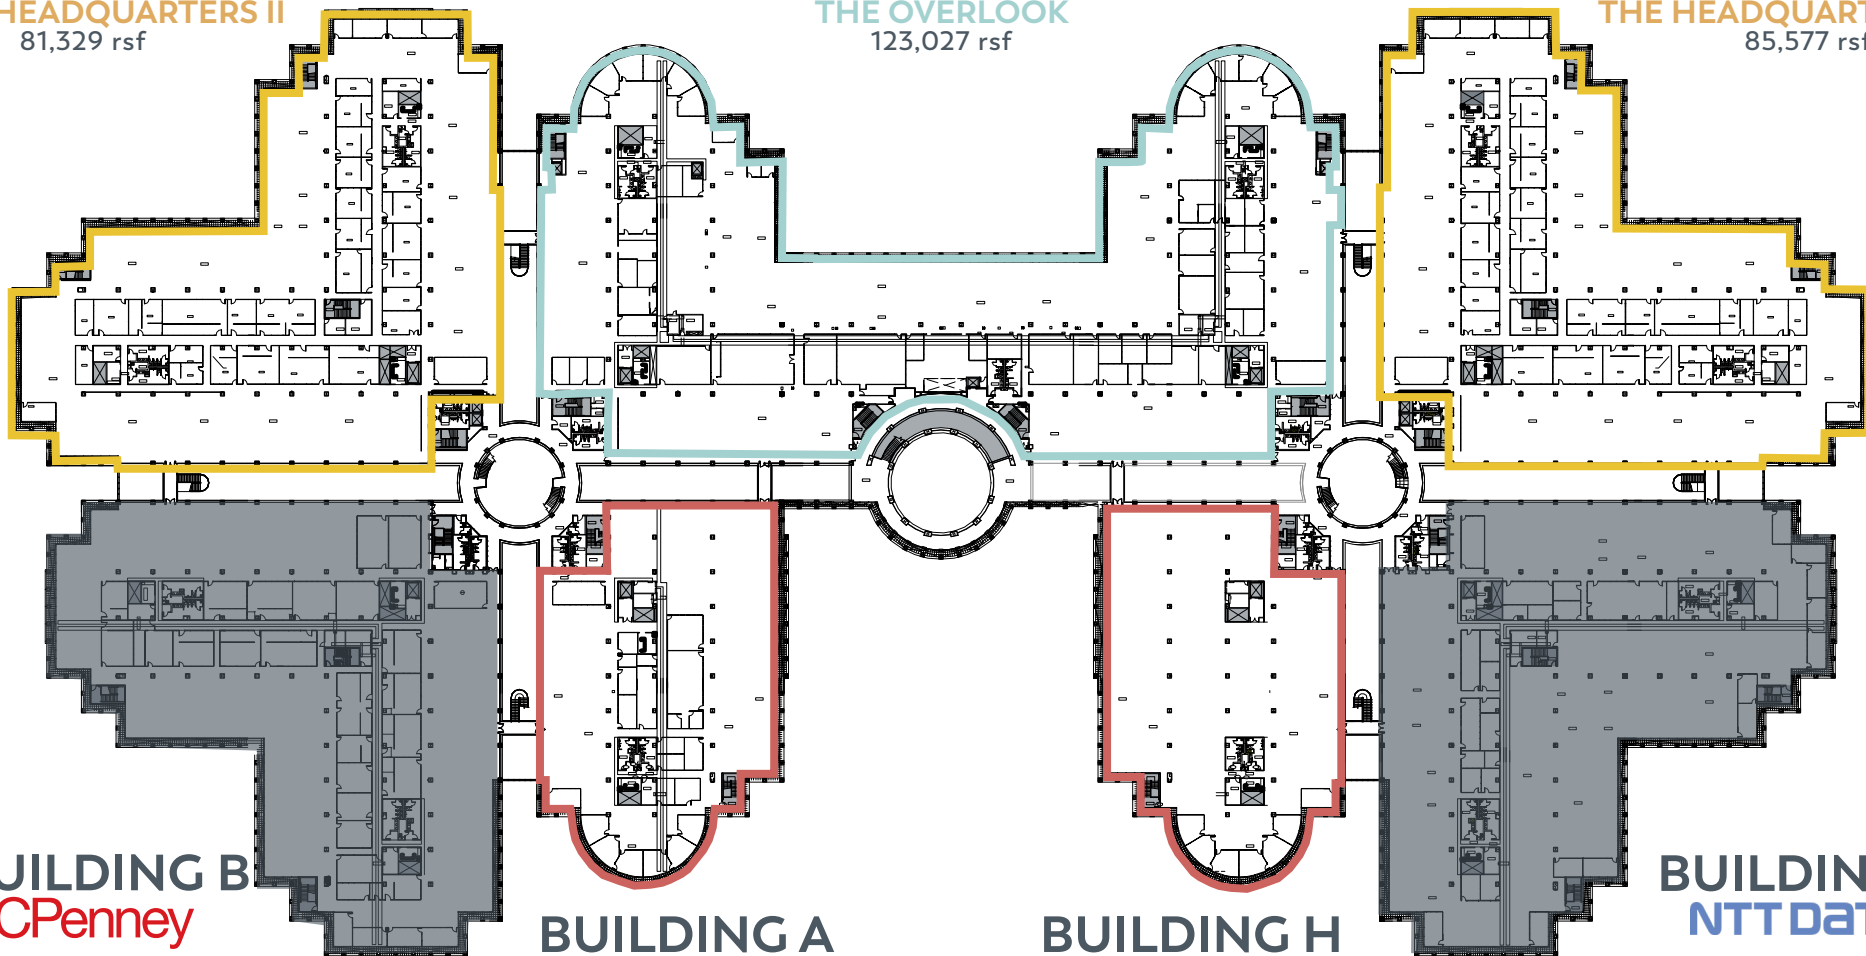

THE PARK AT LEGACY

6501 Legacy Drive Plano, TX 75024

www.cclegacy.com

BUILDING C
THE HEADQUARTERS II
81,329 rsf

BUILDING D + E
THE OVERLOOK
123,027 rsf

BUILDING F
THE HEADQUARTERS
85,577 rsf

BUILDING B
JCPenney

BUILDING A
THE COLLECTIVE II
41,066 rsf

BUILDING H
THE COLLECTIVE
42,722 rsf

BUILDING G
NTT DATA

THIRD FLOOR

**CAPITAL
COMMERCIAL**
INVESTMENTS, INC.

JLL[®]

T. D. Briggs
td.briggs@jll.com

Blake Shipley
blake.shipley@jll.com