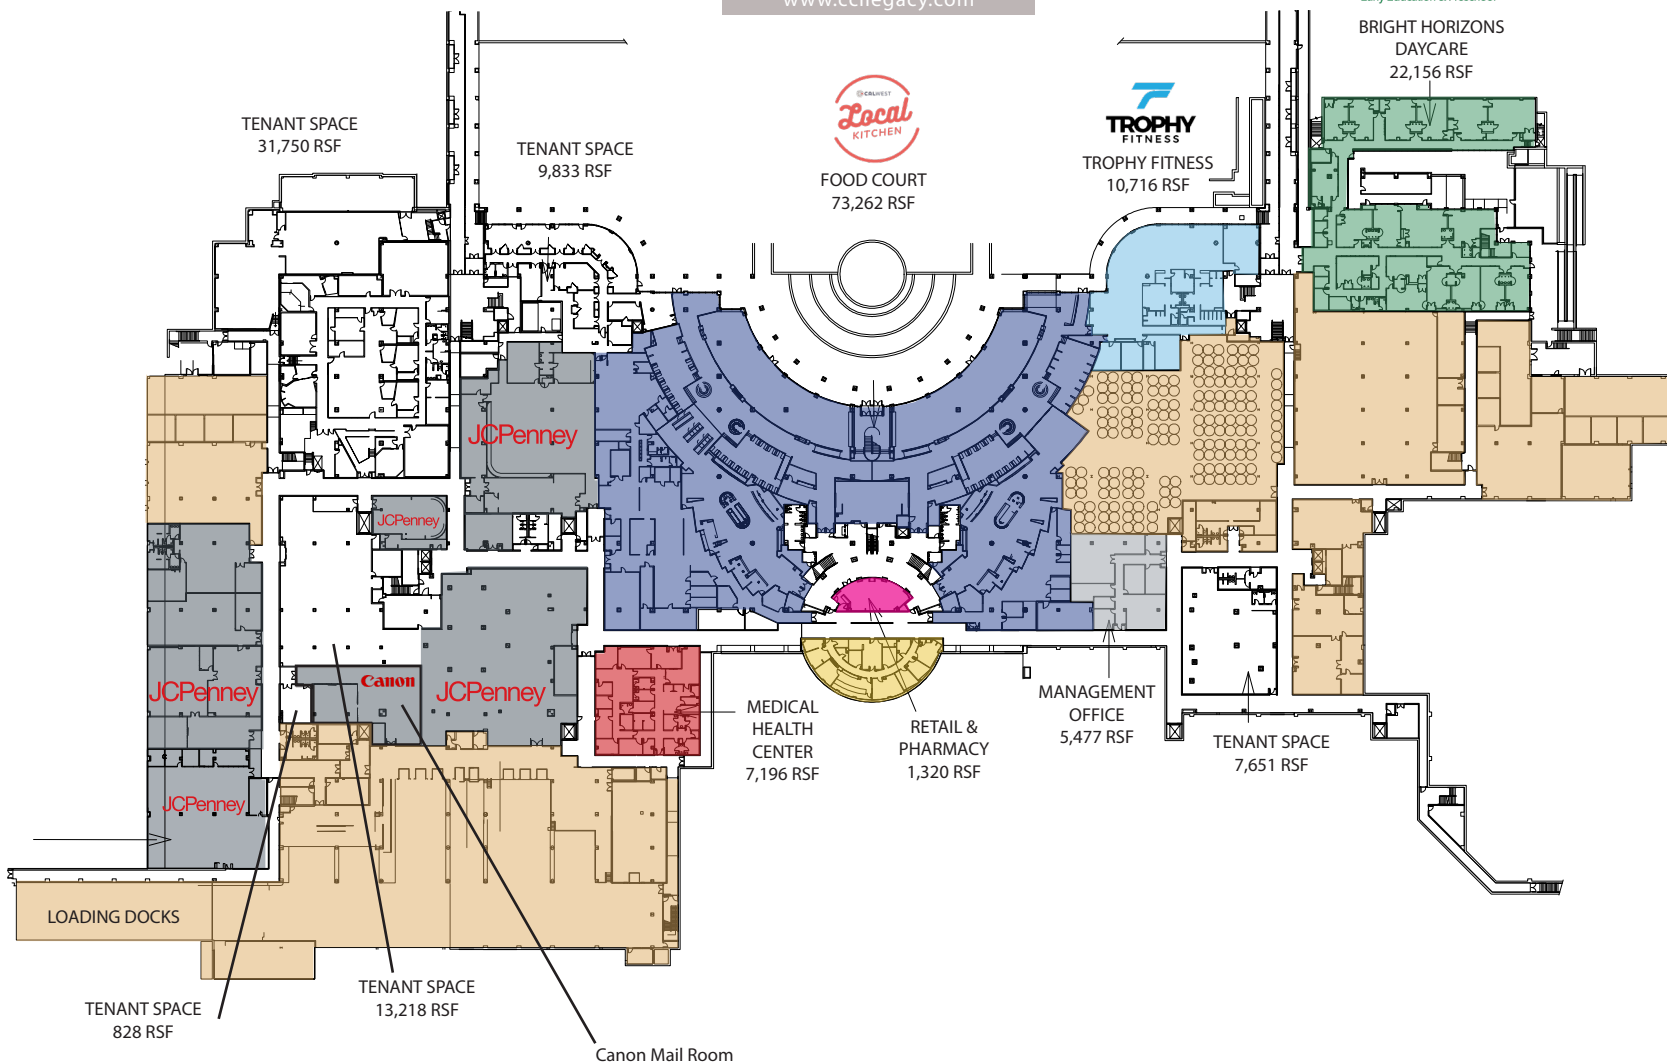

THE PARK AT LEGACY

6501 Legacy Drive Plano, TX 75024

www.cclegacy.com

BRIGHT HORIZONS
DAYCARE
22,156 RSF

LOWER LEVEL

T. D. Briggs
td.briggs@jll.com

Blake Shipley
blake.shipley@jll.com

Chris Wright
chris.wright@jll.com